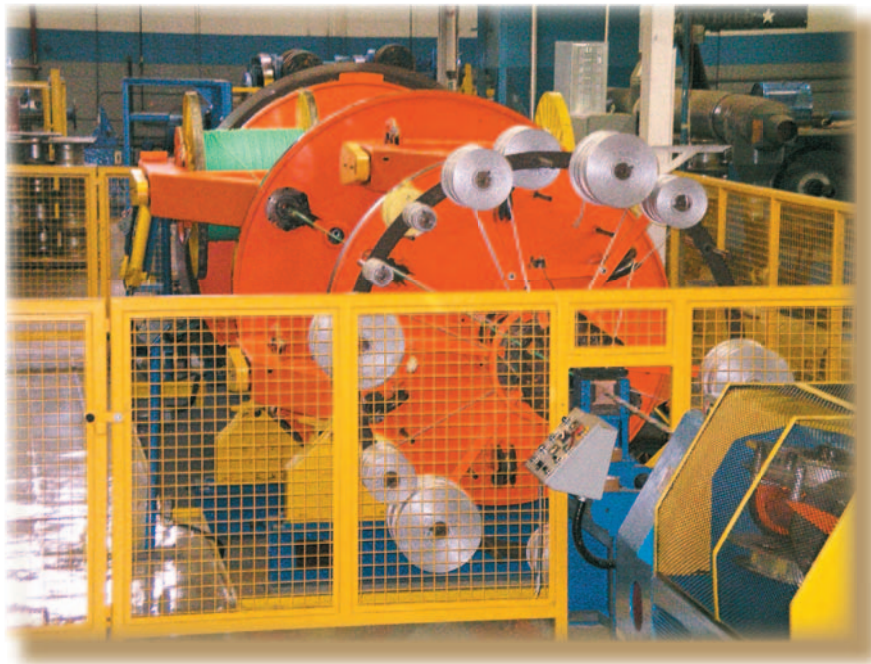

## New Product Capability Announcement

**ShawFlex is now capable of manufacturing cables with up to 4/0 conductors. The acquisition of a new cabler has expanded our product offering into markets we were previously unable to serve.**